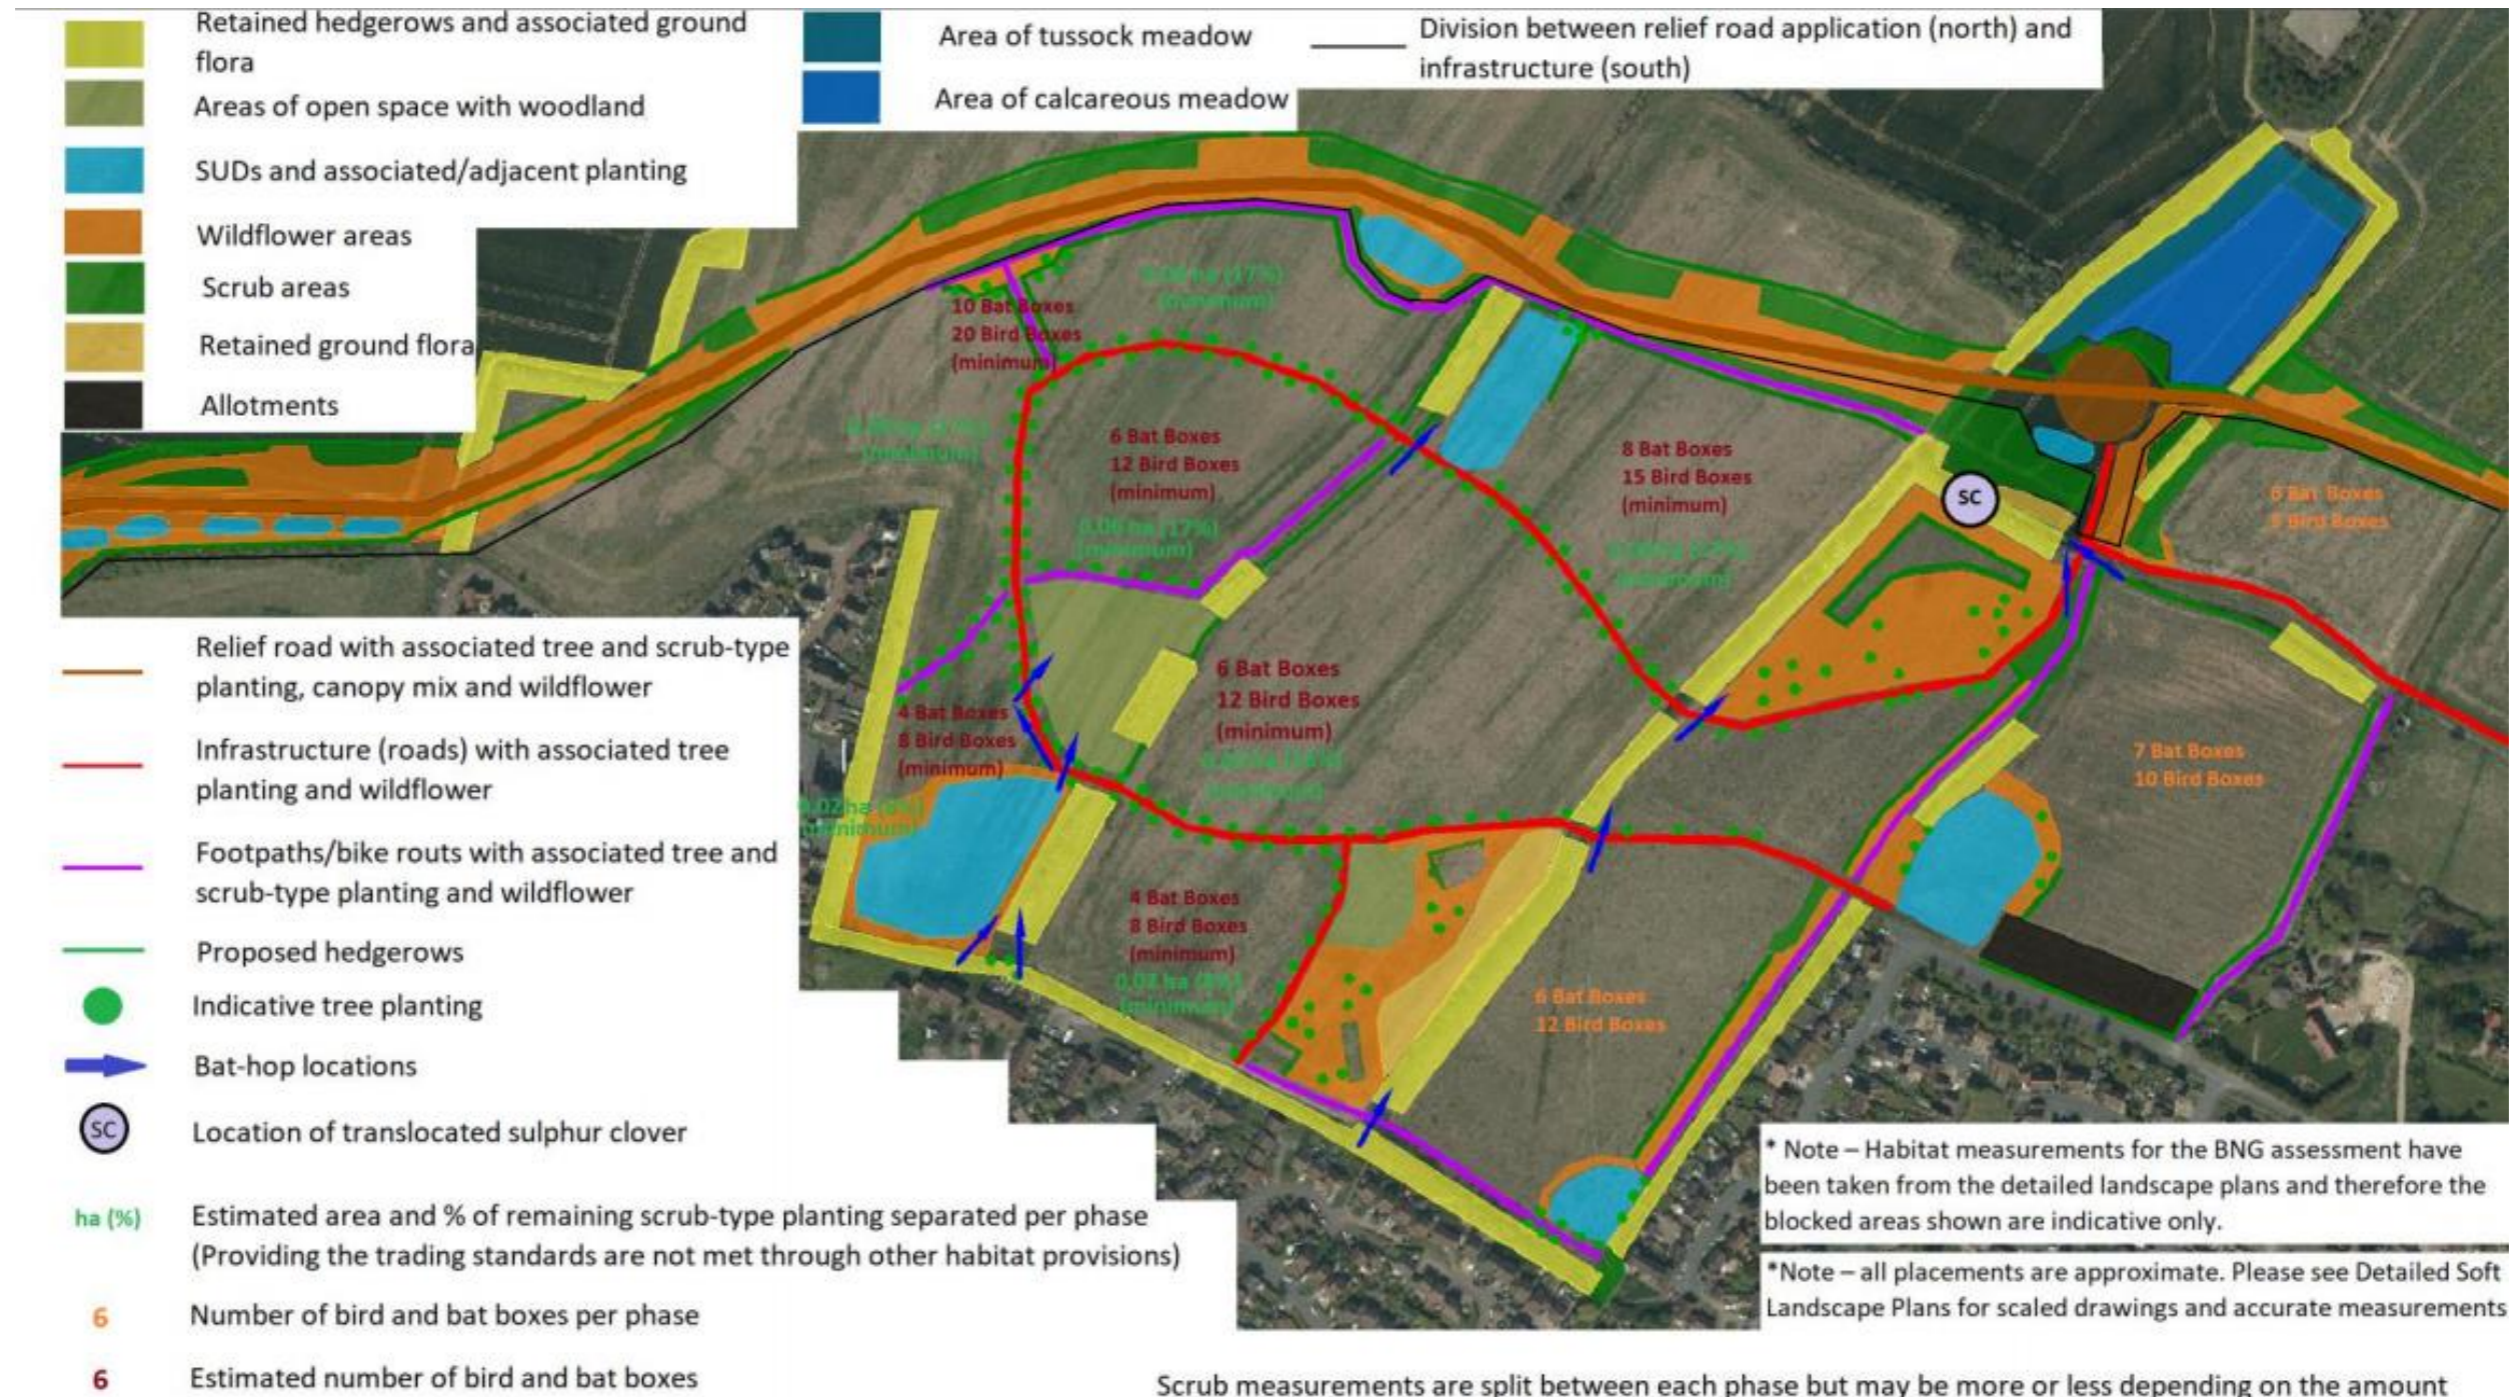

Indicative Mitigation Map

Bird boxes include; Schwegler 1SP house sparrow terrace, Schwegler 16S swift box, Schwegler kestrel nest box and Schwegler 3SV nest boxes.

Bat boxes include; Schwegler 1FR bat box, Schwegler 2FE bat box and/or Ibstock enclosed bat box.

Scrub measurements are split between each phase but may be more or less depending on the amount proposed per phase Note that measurements are indicative and will be updated accordingly

Additional planting will be undertaken within the Phases at residential frontages (including hedgerows), verges and small green spaces within the Phase.